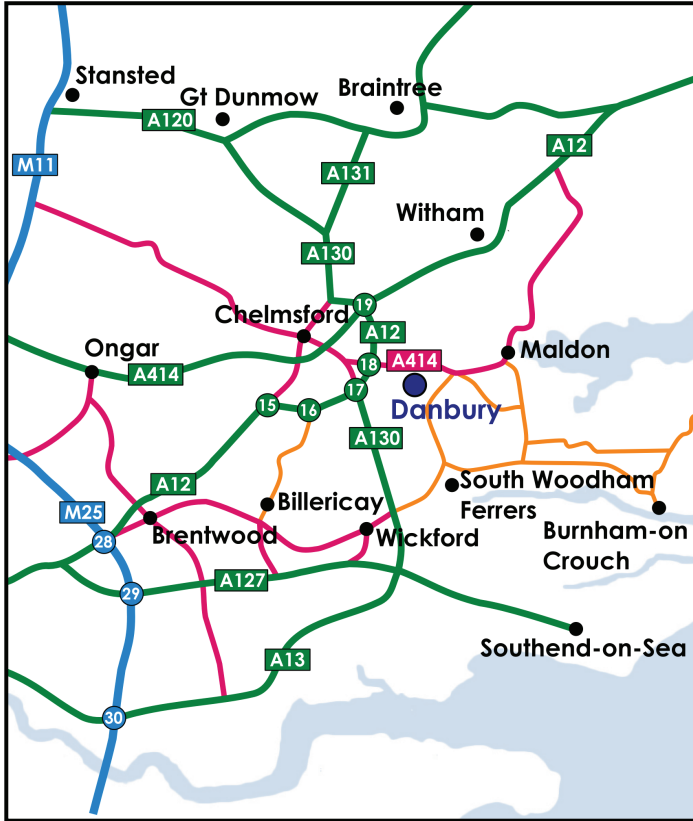

How to find us

Directions

We are located in Well Lane, Danbury, next door to Little Owls Day Nursery and opposite Danbury Park School.

By car

Leave the A12 at J18, take the A414 towards Danbury and Maldon. At 'The Bell' public house turn right at the mini roundabout into Well Lane. Our offices are on the left about 150m down Well Lane.

By public transport

From Chelmsford town centre take the no 31 or 36 bus. Alight at the bus stop outside 'The Bell' public house opposite Danbury Park School. Cross the road into Well Lane. Our offices are on the left about 150m down Well Lane.