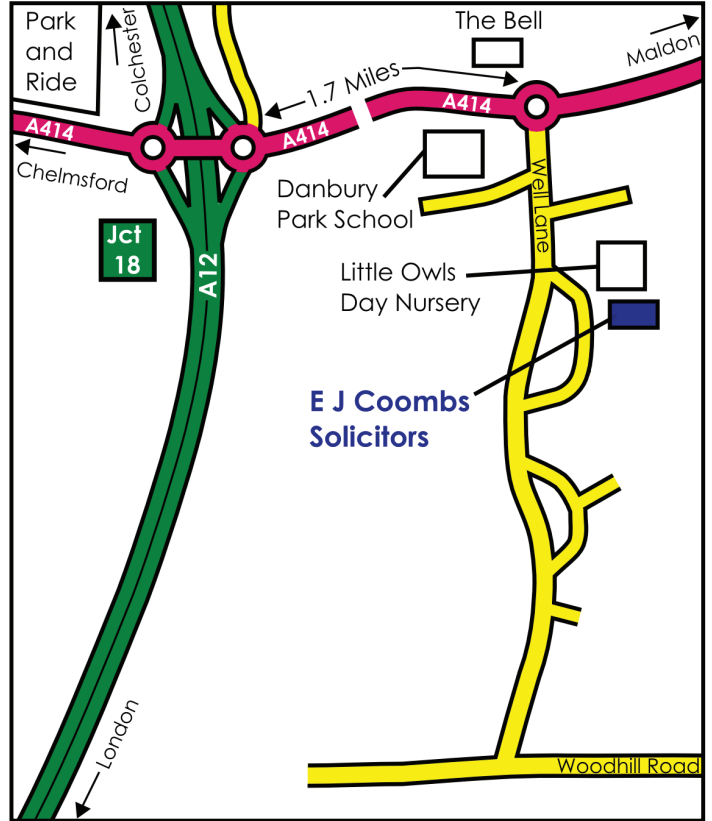

How to find us

Directions

We are located in Well Lane, Danbury, next door to Little Owls Day Nursery and opposite Danbury Park School.

By car

Leave the A12 at J18, take the A414 towards Danbury and Maldon. At 'The Bell' public house turn right at the mini roundabout into Well Lane. Our offices are on the left about 150m down Well Lane.

By public transport

From Chelmsford town centre take the no 31 or 36 bus. Alight at the bus stop outside 'The Bell' public house opposite Danbury Park School. Cross the road into Well Lane. Our offices are on the left about 150m down Well Lane.